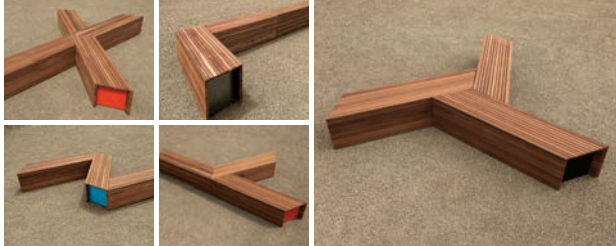

landscapeforms®

PARALLEL 42™

A NEW ANGLE ON WHAT A BENCH CAN BE

Parallel 42 is a bench of a different dimension. A place to sit is just the start for this modular wood seating system. Four parallel pieces provide elegantly simple building blocks for activating outdoor space. Frame space, divide space, enliven space to spark social interactions, formal and informal, impromptu and planned. Create settings around complementary site elements to support a wide variety of outdoor activities.

Apply right hand, left hand, straight and wedge modules singly or in combination. Distribute them, cluster them, line them up or branch them out. Form simple and complex configurations. Free standing or surface mounted pieces abut, not connect, so where they meet is up to you. Parallel 42 is a new set of tools for organizing public space. Application limited only by imagination.